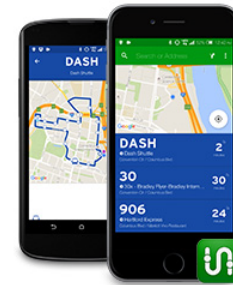

The Hartford *dash* is a free downtown shuttle. It departs from the Connecticut Convention Center's lower lobby every 15 minutes.

Hours: Monday - Friday 7:00 a.m. - 7:00 p.m.
 (Hours may be extended for downtown events)

Always know when the *dash* will arrive!
 Download *Transit App*