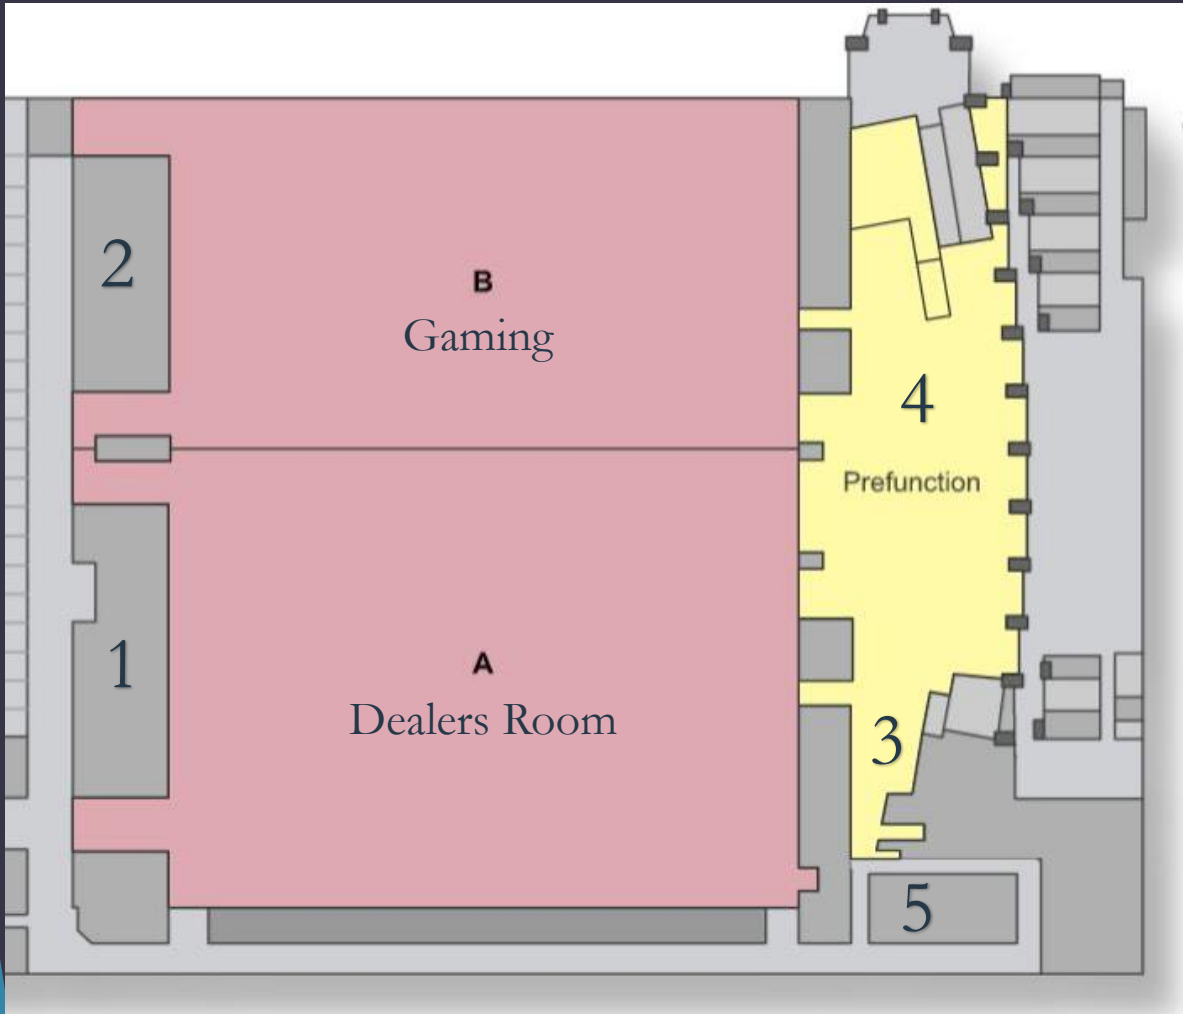

CONNECTICON

Concessions

1. Concession A
2. Concession B
3. Ramen Noodle & Carmine's Pizza
4. Center Sub Station
5. Sweet Shop

1. Concession A

Fri: 12:00pm-8:00pm
Sat: 11:00am-7:00pm
Sun: 10:00am-2:00pm

- | | | | |
|--------------------------|--------|-----------------------------|--------|
| ▶ Hot Dog..... | \$5.50 | ▶ Coffee/Tea..... | \$3.00 |
| ▶ Cheeseburger | \$8.00 | ▶ Bottled Water | \$2.50 |
| ▶ Chicken Sandwich | \$8.50 | ▶ Fountain Soda- small..... | \$3.25 |
| ▶ Chicken Tenders | \$8.00 | ▶ Fountain Soda- large..... | \$3.75 |
| ▶ Cheese Pizza..... | \$5.00 | ▶ Iced Tea..... | \$3.50 |
| ▶ Meat Lovers Pizza..... | \$5.50 | ▶ Juice..... | \$3.00 |
| ▶ Caesar Salad..... | \$8.00 | ▶ Gatorade..... | \$3.00 |
| ▶ Waffle Fries | \$4.50 | | |
| ▶ Jumbo Pretzel | \$4.50 | | |
| ▶ Nachos | \$5.00 | | |
| ▶ Chips | \$2.50 | | |
| ▶ Candy Bar..... | \$2.50 | | |

2. Concession B

Fri: 12:00pm-8:00pm
Sat: 11:00am-7:00pm
Sun: 10:00am-2:00pm

- | | | | |
|------------------------------------|--------|-----------------------------|--------|
| ▶ Taco Rice Bowl..... | \$8.50 | ▶ Coffee/Tea..... | \$3.00 |
| ▶ Szechuan Chicken Rice Bowl | \$9.00 | ▶ Bottled Water | \$2.50 |
| ▶ Vegetarian Rice Bowl..... | \$8.50 | ▶ Fountain Soda- small..... | \$3.25 |
| ▶ Chips | \$2.50 | ▶ Fountain Soda- large..... | \$3.75 |
| ▶ Candy Bar..... | \$2.50 | ▶ Iced Tea..... | \$3.50 |
| | | ▶ Juice..... | \$3.00 |
| | | ▶ Gatorade..... | \$3.00 |

4. Center Sub Station

Fri: 11:00am-8:00pm
Sat: 10:00am-8:00pm
Sun: 10:00am-2:00pm

- ▶ Turkey Sub.....\$9.00
- ▶ Imported Ham Sub.....\$9.00
- ▶ Roast Beef Sub.....\$10.00
- ▶ Chips\$2.50
- ▶ Candy Bar.....\$2.50
- ▶ Bottled Water\$2.50
- ▶ Bottled Soda.....\$2.50
- ▶ Iced Tea.....\$3.50