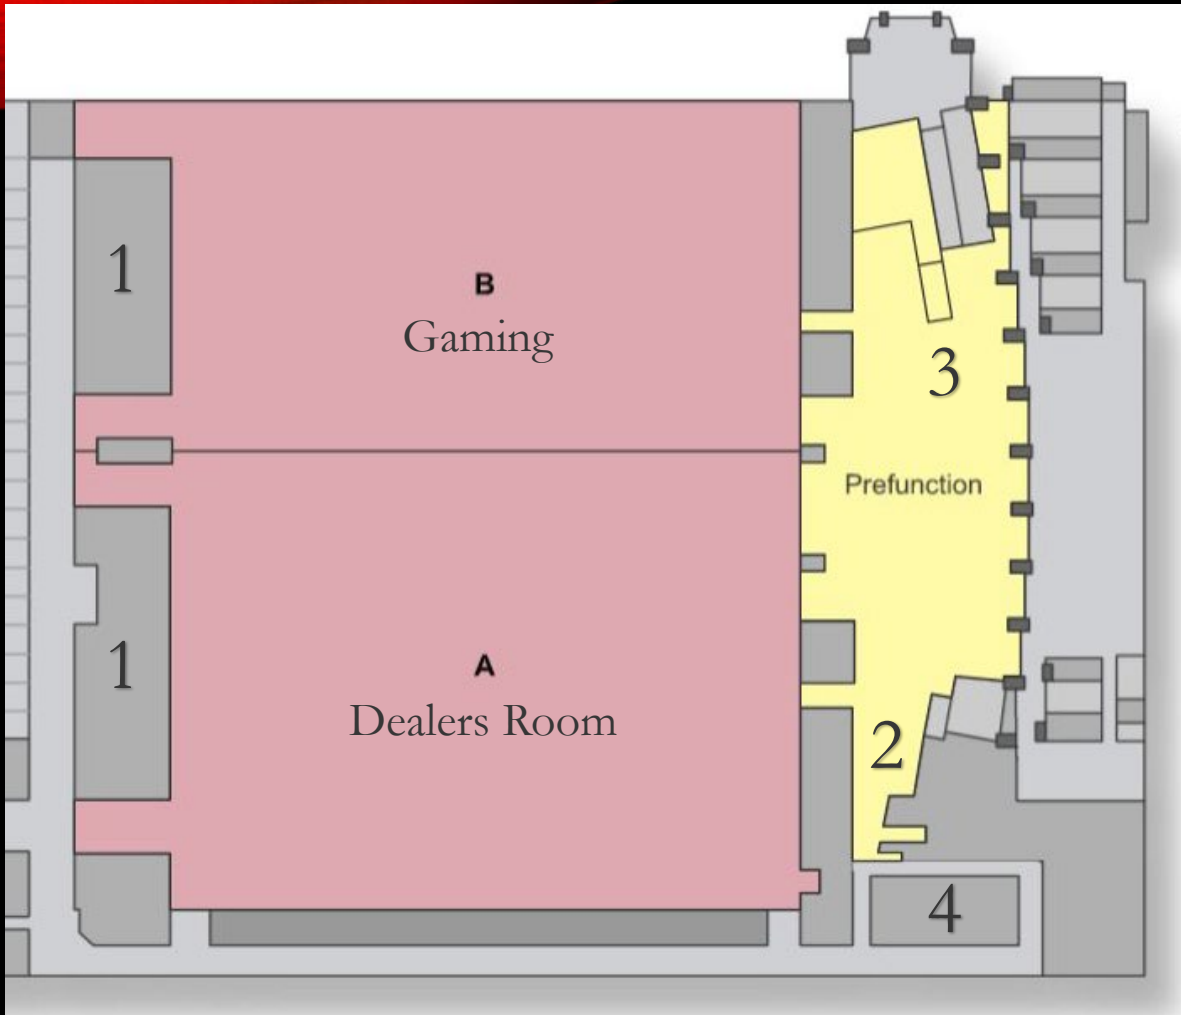

CONCESSIONS

1. Concession A & B
2. Ramen Noodle & Carmine's Pizza
3. Mac & Cheese Station
4. Landing Coffee Shop

Fri: 12:00pm-8:00pm
Sat: 11:00am-7:00pm
Sun: 10:00am-2:00pm

1. CONCESSION A & B

- Hot Dog.....\$6.00
- Chicken Sandwich.....\$9.00
- Cheeseburger.....\$8.50
- Impossible Burger.....\$9.00
- Brisket Burger\$12.00
- Chicken Tenders.....\$9.00
- Waffle Fries.....\$4.50
- Pretzel.....\$4.00
- Nachos.....\$4.00
- Turkey Wrap.....\$9.00
- BLT Wrap.....\$4.00
- Chips.....\$2.50
- Candy.....\$2.50
- Bottled Water.....\$2.50
- Fountain Soda - Small.....\$3.25
- Fountain Soda - Large.....\$4.25
- Iced Tea.....\$3.00
- Gatorade.....\$3.50

Fri: 11:00am-10:00pm
Sat: 10:00am-10:00pm
Sun: 10:00am-2:00pm

2. RAMEN NOODLE & CARMINE'S PIZZA GRAB & GO

- Ramen w/ Pork.....\$9.00
- Ramen w/ Chicken.....\$9.00
- Cheese Pizza.....\$5.00
- Meat Lovers Pizza.....\$5.50
- California Sushi Roll.....\$10.00
- Spicy Crab Sushi Roll\$10.00
- Chips\$2.50
- Candy Bar.....\$2.50
- Bottled Water\$2.50
- Bottled Soda.....\$3.00